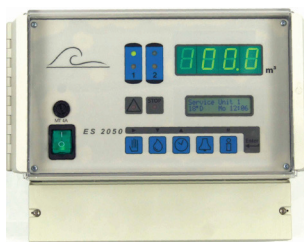

Reference	Code	Description	€
5206032089	Pallas 2030CI 24/24	Control unit ES2030 for Softeners and Filters (simplex / duplex) With additional card 24V/24V (external transformer not included)	Piece
0401287625		External transformer	
0401368486	Pallas 2050	Control unit for Softeners and Filters (simplex / duplex) Standard: 24V/24V	Piece
5206044878	Pallas 2070 TV	Control unit for Softeners and Filters (duplex/triplex) Standard: 24V/24V	Piece
5206030013	Pallas AS 3037 NEW	Control unit for cooling systems with temperature measurement	Piece
5206031852		ST25 conductivity probe	

different models: 230 V / 24 V ; 230 V / 230 V

2030

2050

2070

Pallas 2030	Pallas 2050	Pallas 2070
2 inputs	4 inputs	6 inputs
6 powered outputs	6 powered outputs	9 powered outputs
2 relay outputs	5 relay outputs	6 relay outputs
	additional screen for displaying the remaining capacity	additional screen for displaying the remaining capacity