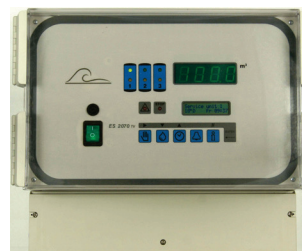

Reference	Code	Description	€
5206032089	Pallas 2030CI 24/24	Control unit ES2030 for Softeners and Filters (simplex / duplex) With additional card 24V/24V (external transformer not included)	Piece
0401287625		External transformer	
0401368486	Pallas 2050	Control unit for Softeners and Filters (simplex / duplex) Standard: 24V/24V	Piece
5206044878	Pallas 2070 TV	Control unit for Softeners and Filters (duplex/triplex) Standard: 24V/24V	Piece
5206030013	Pallas AS 3037 NEW	Control unit for cooling systems with temperature measurement	Piece
5206031852		ST25 conductivity probe	

different models: 230 V / 24 V ; 230 V / 230 V

2030

2050

2070

Pallas 2030	Pallas 2050	Pallas 2070
2 inputs	4 inputs	6 inputs
6 powered outputs	6 powered outputs	9 powered outputs
2 relay outputs	5 relay outputs	6 relay outputs
	additional screen for displaying the remaining capacity	additional screen for displaying the remaining capacity